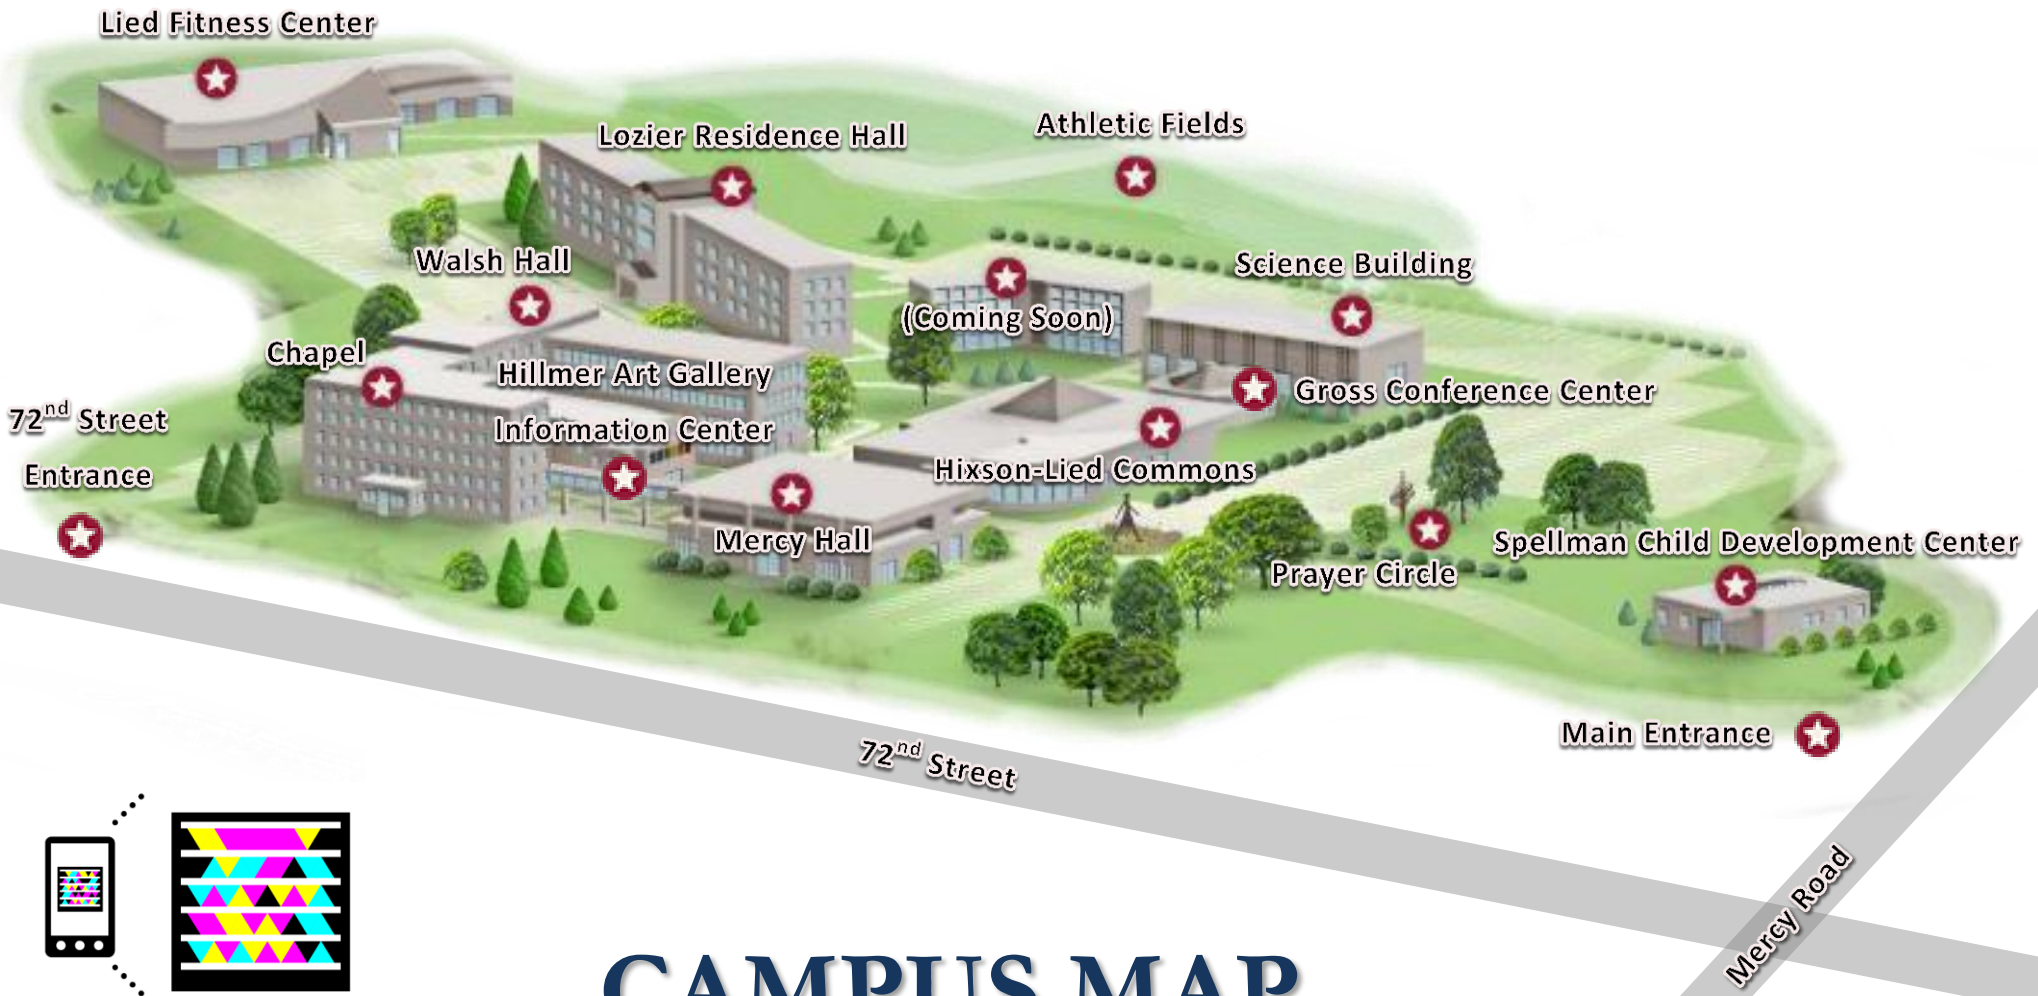

# COLLEGE OF SAINT MARY

*Bloom*

7000 Mercy Road  
Omaha, NE 68106

Toll Free: (800) 926-5534

Local: (402) 399-2400

## CAMPUS MAP

Get the free mobile app at  
<http://gettag.mobi>